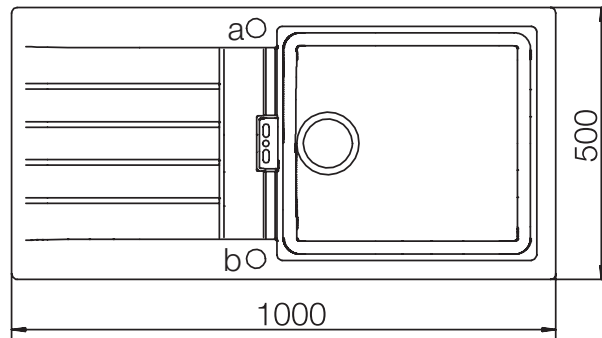

CRISTADUR® SIGNUS D-100 L

MEASUREMENTS IN MILLIMETRE

For installation from top

For undermount installation

CRISTADUR® SIGNUS D-100 L

MEASUREMENTS IN MILLIMETRE

For flush-mount installation

CRISTADUR® SIGNUS D-100 L

MEASUREMENTS IN INCHES

For installation from top

For undermount installation

CRISTADUR® SIGNUS D-100 L

MEASUREMENTS IN INCHES

For flush-mount installation