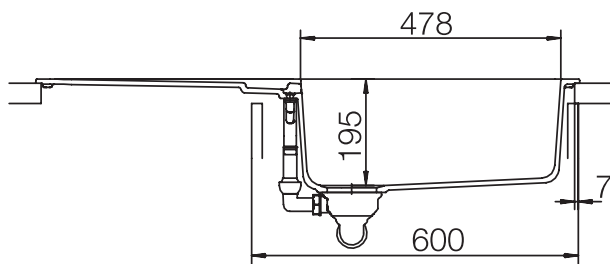

CRISTADUR® SIGNUS D-100 L

MEASUREMENTS IN MILLIMETRE

For installation from top

For undermount installation

CRISTADUR® SIGNUS D-100 L

MEASUREMENTS IN MILLIMETRE

For flush-mount installation

CRISTADUR® SIGNUS D-100 L

MEASUREMENTS IN INCHES

For installation from top

For undermount installation

CRISTADUR® SIGNUS D-100 L

MEASUREMENTS IN INCHES

For flush-mount installation