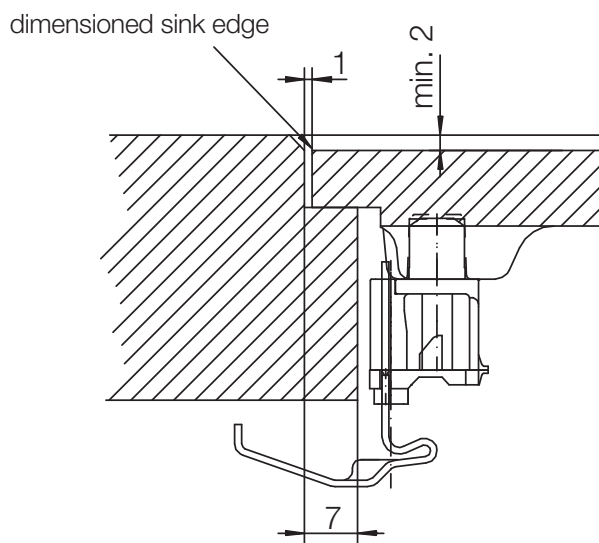

CRISTADUR® SIGNUS D-100 L

MEASUREMENTS IN MILLIMETRE

For installation from top

For undermount installation

CRISTADUR® SIGNUS D-100 L

MEASUREMENTS IN MILLIMETRE

For flush-mount installation

CRISTADUR® SIGNUS D-100 L

MEASUREMENTS IN INCHES

For installation from top

For undermount installation

CRISTADUR® SIGNUS D-100 L

MEASUREMENTS IN INCHES

For flush-mount installation