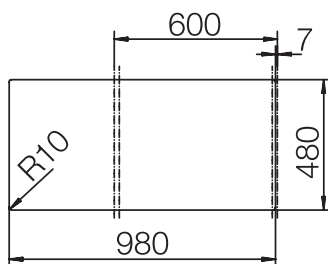

CRISTADUR® SIGNUS D-100 L

MEASUREMENTS IN MILLIMETRE

For installation from top

For undermount installation

CRISTADUR® SIGNUS D-100 L

MEASUREMENTS IN MILLIMETRE

For flush-mount installation

CRISTADUR® SIGNUS D-100 L

MEASUREMENTS IN INCHES

For installation from top

For undermount installation

CRISTADUR® SIGNUS D-100 L

MEASUREMENTS IN INCHES

For flush-mount installation