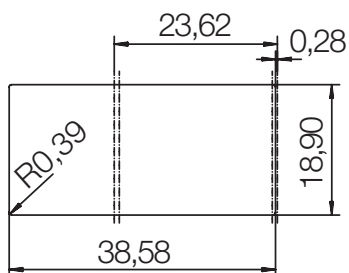

CRISTADUR® SIGNUS D-100 L

MEASUREMENTS IN MILLIMETRE

For installation from top

For undermount installation

CRISTADUR® SIGNUS D-100 L

MEASUREMENTS IN MILLIMETRE

For flush-mount installation

CRISTADUR® SIGNUS D-100 L

MEASUREMENTS IN INCHES

For installation from top

For undermount installation

CRISTADUR® SIGNUS D-100 L

MEASUREMENTS IN INCHES

For flush-mount installation