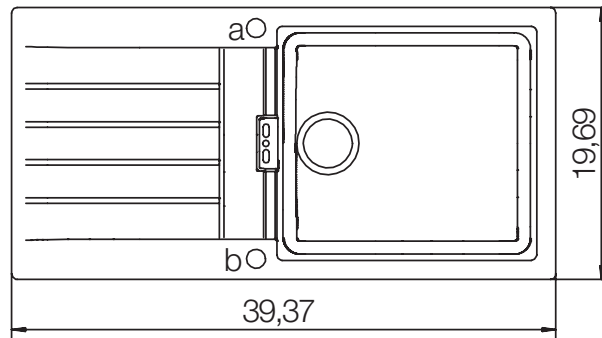

CRISTADUR® SIGNUS D-100 L

MEASUREMENTS IN MILLIMETRE

For installation from top

For undermount installation

CRISTADUR® SIGNUS D-100 L

MEASUREMENTS IN MILLIMETRE

For flush-mount installation

CRISTADUR® SIGNUS D-100 L

MEASUREMENTS IN INCHES

For installation from top

For undermount installation

CRISTADUR® SIGNUS D-100 L

MEASUREMENTS IN INCHES

For flush-mount installation