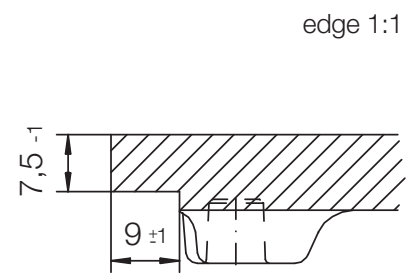

CRISTADUR® SIGNUS D-100 L

MEASUREMENTS IN MILLIMETRE

For installation from top

For undermount installation

CRISTADUR® SIGNUS D-100 L

MEASUREMENTS IN MILLIMETRE

For flush-mount installation

CRISTADUR® SIGNUS D-100 L

MEASUREMENTS IN INCHES

For installation from top

For undermount installation

CRISTADUR® SIGNUS D-100 L

MEASUREMENTS IN INCHES

For flush-mount installation