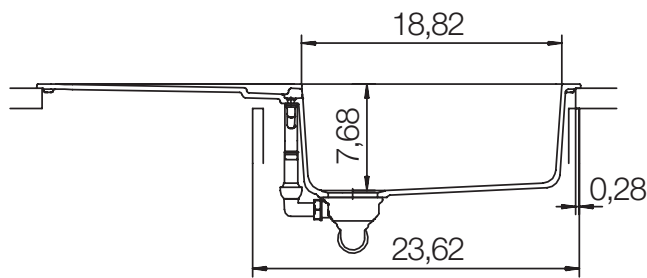

CRISTADUR® SIGNUS D-100 L

MEASUREMENTS IN MILLIMETRE

For installation from top

For undermount installation

CRISTADUR® SIGNUS D-100 L

MEASUREMENTS IN MILLIMETRE

For flush-mount installation

CRISTADUR® SIGNUS D-100 L

MEASUREMENTS IN INCHES

For installation from top

For undermount installation

CRISTADUR® SIGNUS D-100 L

MEASUREMENTS IN INCHES

For flush-mount installation