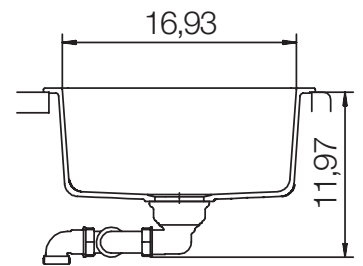

CRISTADUR® SIGNUS D-100 L

MEASUREMENTS IN MILLIMETRE

For installation from top

For undermount installation

CRISTADUR® SIGNUS D-100 L

MEASUREMENTS IN MILLIMETRE

For flush-mount installation

CRISTADUR® SIGNUS D-100 L

MEASUREMENTS IN INCHES

For installation from top

For undermount installation

CRISTADUR® SIGNUS D-100 L

MEASUREMENTS IN INCHES

For flush-mount installation