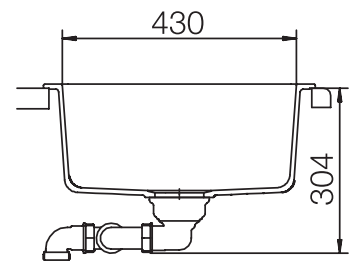

CRISTADUR® SIGNUS D-100 L

MEASUREMENTS IN MILLIMETRE

For installation from top

For undermount installation

CRISTADUR® SIGNUS D-100 L

MEASUREMENTS IN MILLIMETRE

For flush-mount installation

CRISTADUR® SIGNUS D-100 L

MEASUREMENTS IN INCHES

For installation from top

For undermount installation

CRISTADUR® SIGNUS D-100 L

MEASUREMENTS IN INCHES

For flush-mount installation